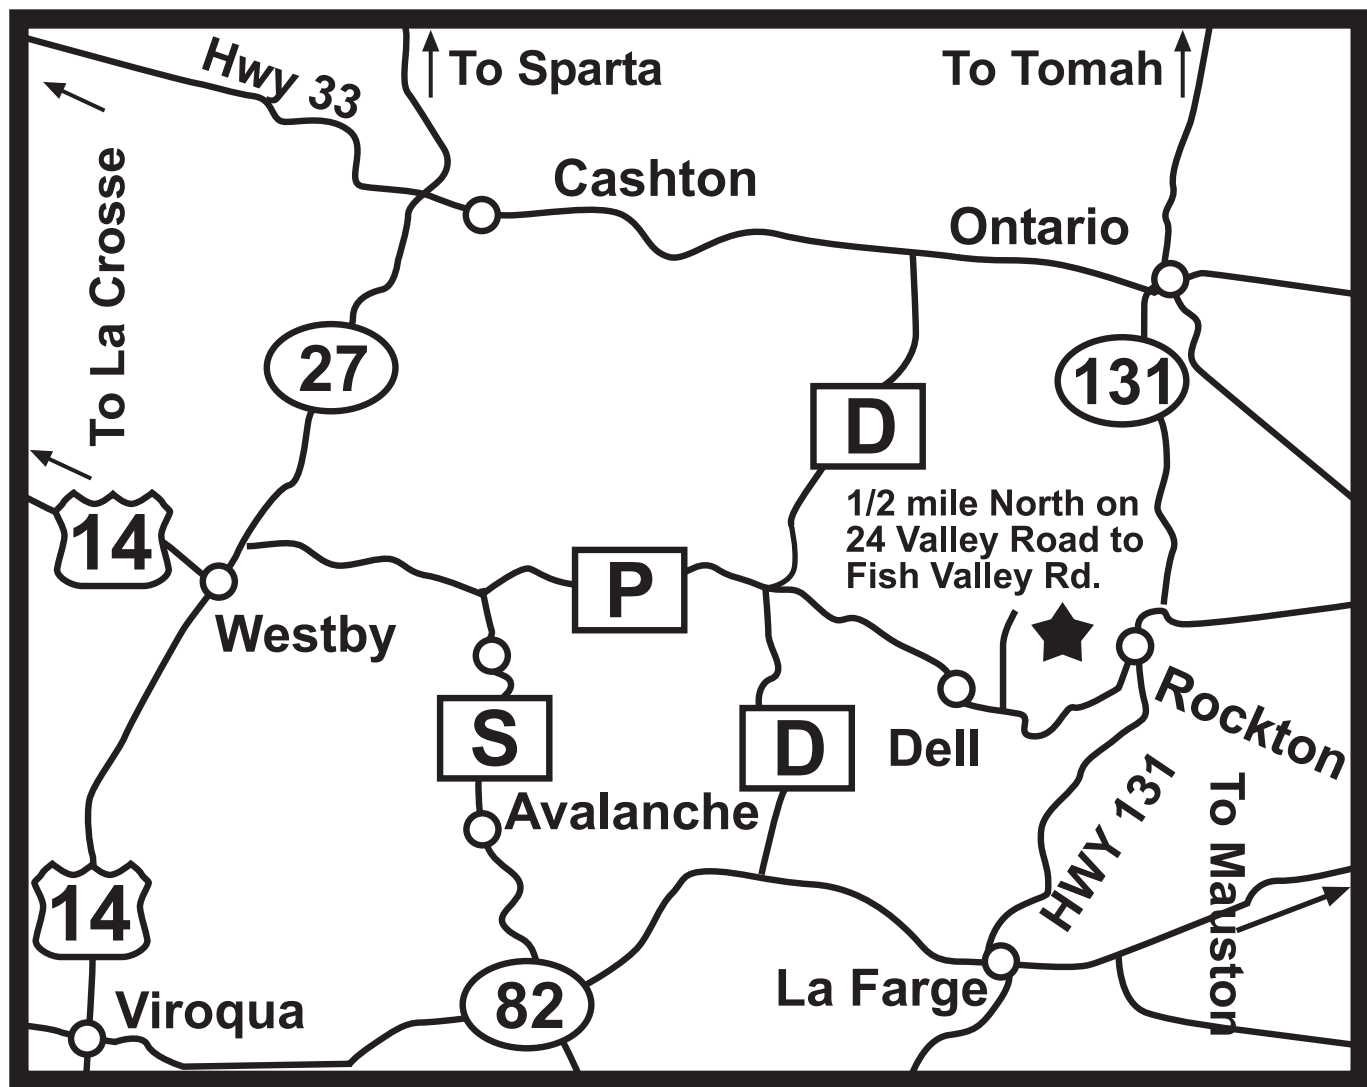

7th Annual LARRYFEST

Always The 3rd Weekend Of August

S2096- 24 Valley Road - Follow Orange Signs to Fest

DIRECTIONS FROM WESTBY:

Just north of Westby on "State Hwy 27", take "County Hwy P" east until you get to the "Kickapoo Valley Ranch", then turn north on "24 Valley Road" for about 1/2 mile to Fish Valley Road where you will park.